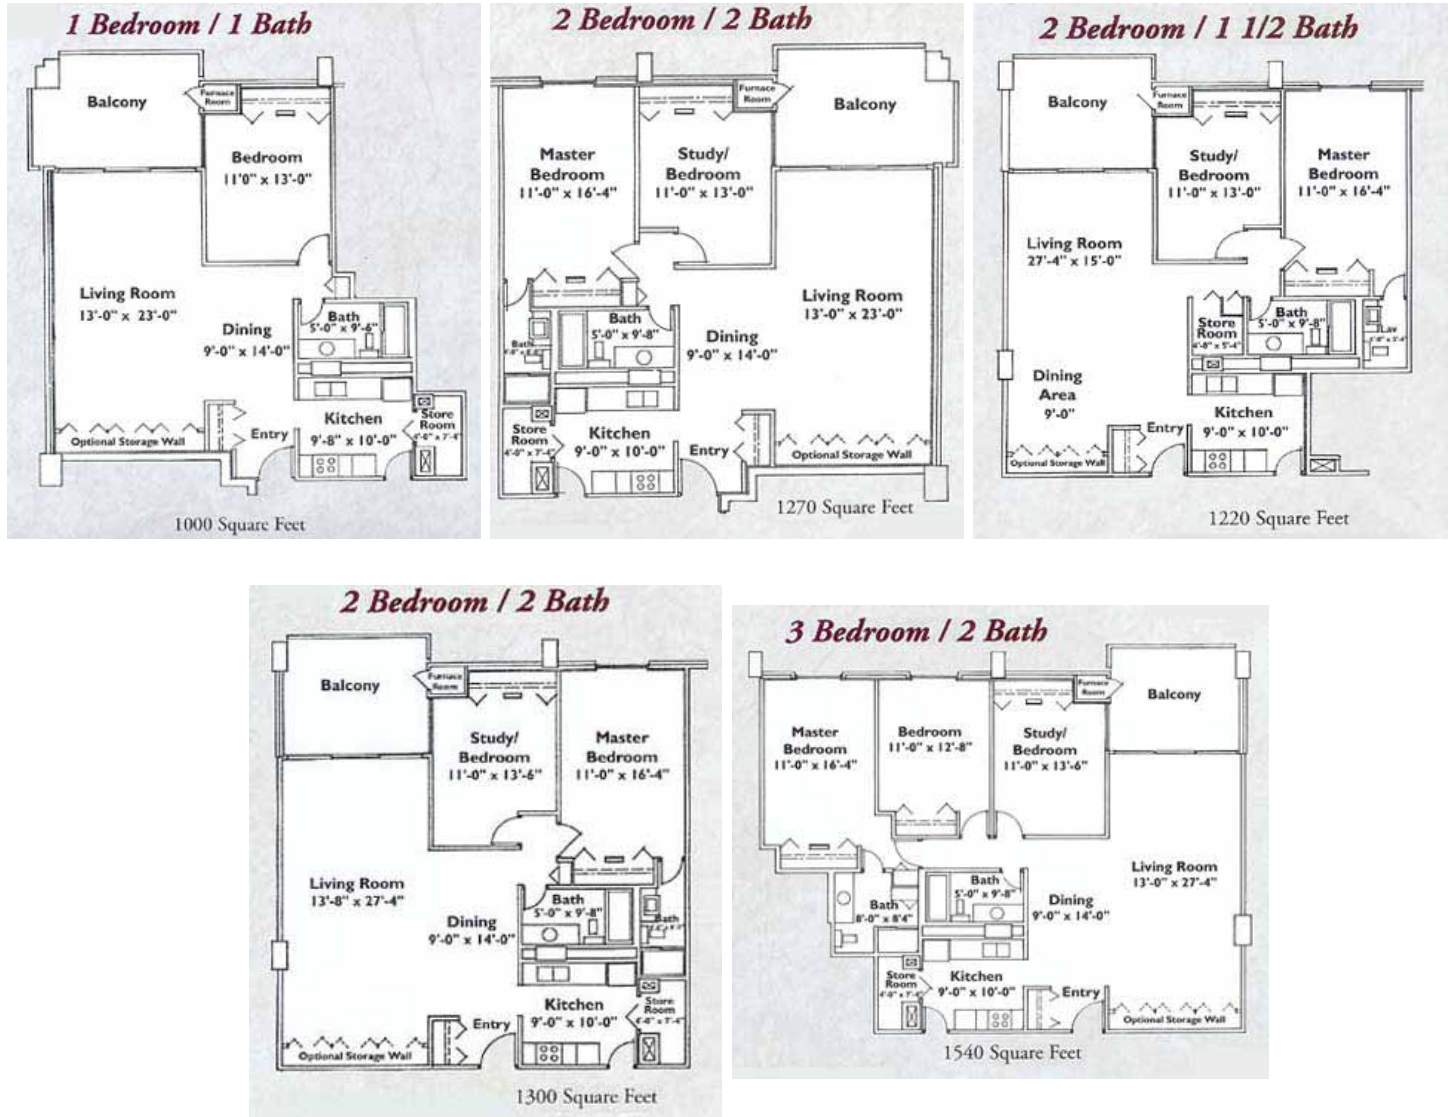

Highland Towers Floor Plans and Pricing

1 BEDROOM	2 BEDROOM	3 BEDROOM	SPECIALS
\$665	\$740 - \$770	\$875	N/A
1000 sq	1220-1300 sq	1540 sq	