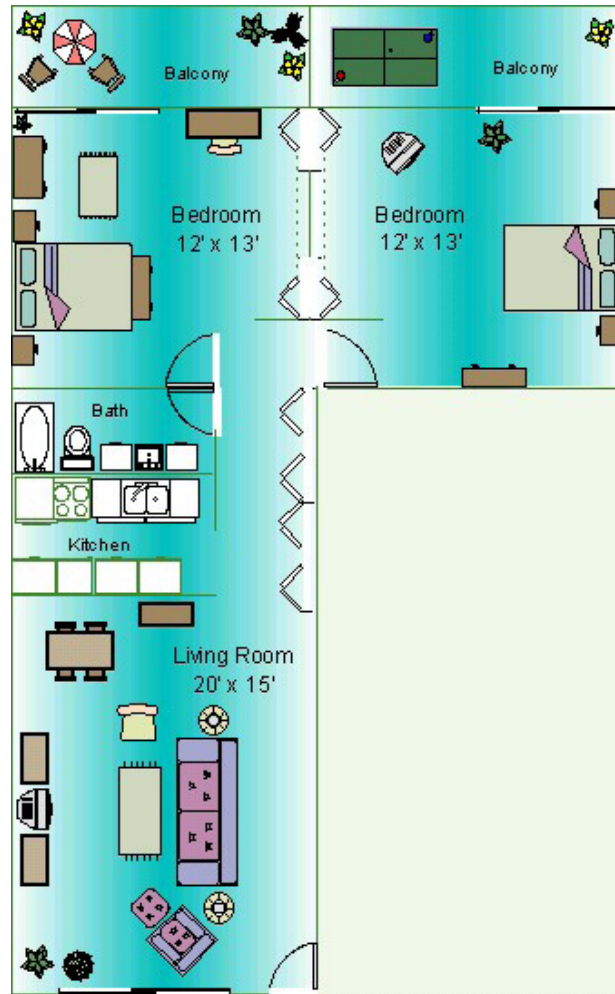

Second Street Floor Plans and Pricing

STUDIO	1 BEDROOM	2 BEDROOM	SPECIALS
\$480	\$550 - \$750	\$699	N/A
525 sq	750 sq	975 sq	