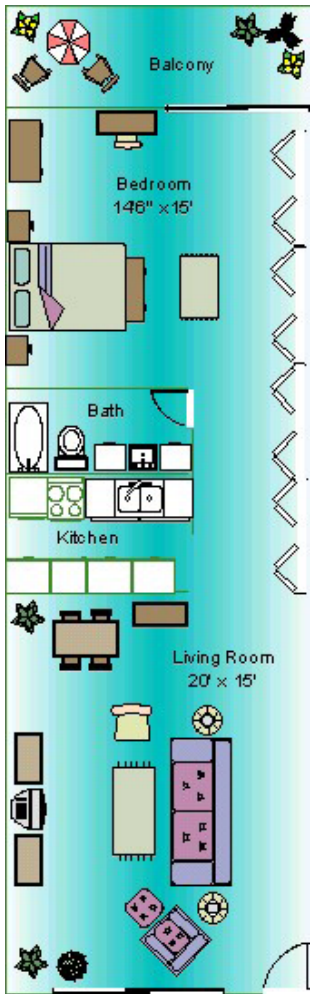

Second Street Floor Plans and Pricing

STUDIO	1 BEDROOM	2 BEDROOM	SPECIALS
\$480	\$550 - \$750	\$699	N/A
525 sq	750 sq	975 sq	