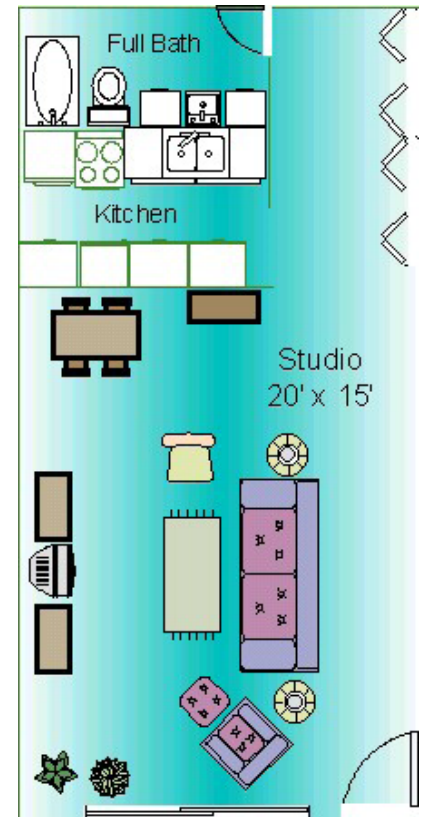

Second Street Floor Plans and Pricing

STUDIO	1 BEDROOM	2 BEDROOM	SPECIALS
\$480	\$550 - \$750	\$699	N/A
525 sq	750 sq	975 sq	