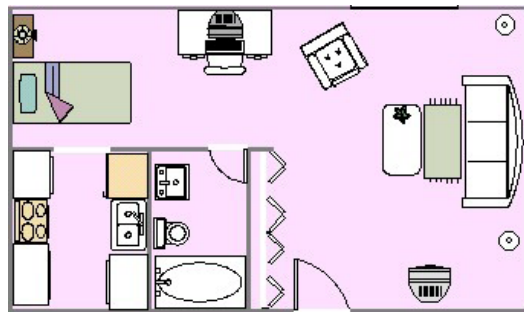

Tallmadge Oaks Floor Plans and Pricing

STUDIO	1 BEDROOM	2 BEDROOM	SPECIALS
\$490	\$550 - \$630	\$680 - \$780	N/A
525 sq	565-770 sq	936 - 1144 sq	