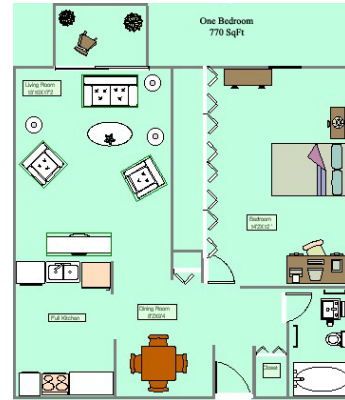

Tallmadge Oaks Floor Plans and Pricing

STUDIO	1 BEDROOM	2 BEDROOM	SPECIALS
\$490	\$550 - \$630	\$680 - \$780	N/A
525 sq	565-770 sq	936 - 1144 sq	