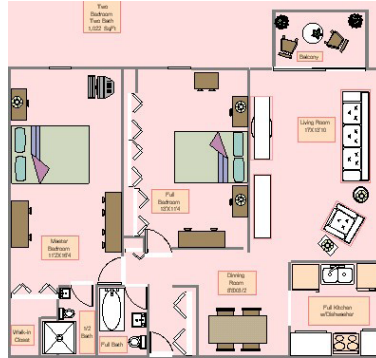

Tallmadge Oaks Floor Plans and Pricing

STUDIO	1 BEDROOM	2 BEDROOM	SPECIALS
\$490	\$550 - \$630	\$680 - \$780	N/A
525 sq	565-770 sq	936 - 1144 sq	