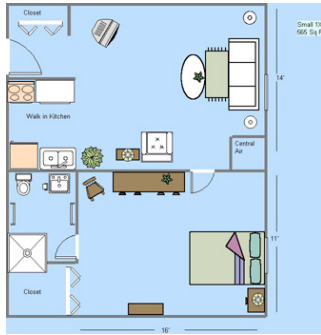

Tallmadge Oaks Floor Plans and Pricing

STUDIO	1 BEDROOM	2 BEDROOM	SPECIALS
\$490	\$550 - \$630	\$680 - \$780	N/A
525 sq	565-770 sq	936 - 1144 sq	