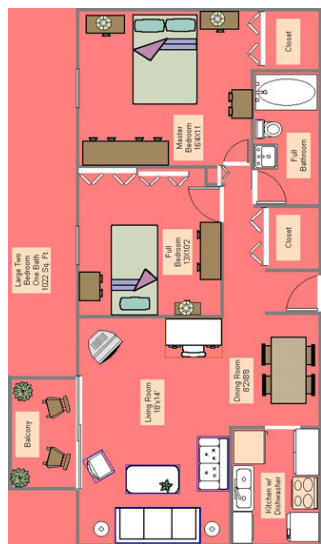

Tallmadge Oaks Floor Plans and Pricing

STUDIO	1 BEDROOM	2 BEDROOM	SPECIALS
\$490	\$550 - \$630	\$680 - \$780	N/A
525 sq	565-770 sq	936 - 1144 sq	